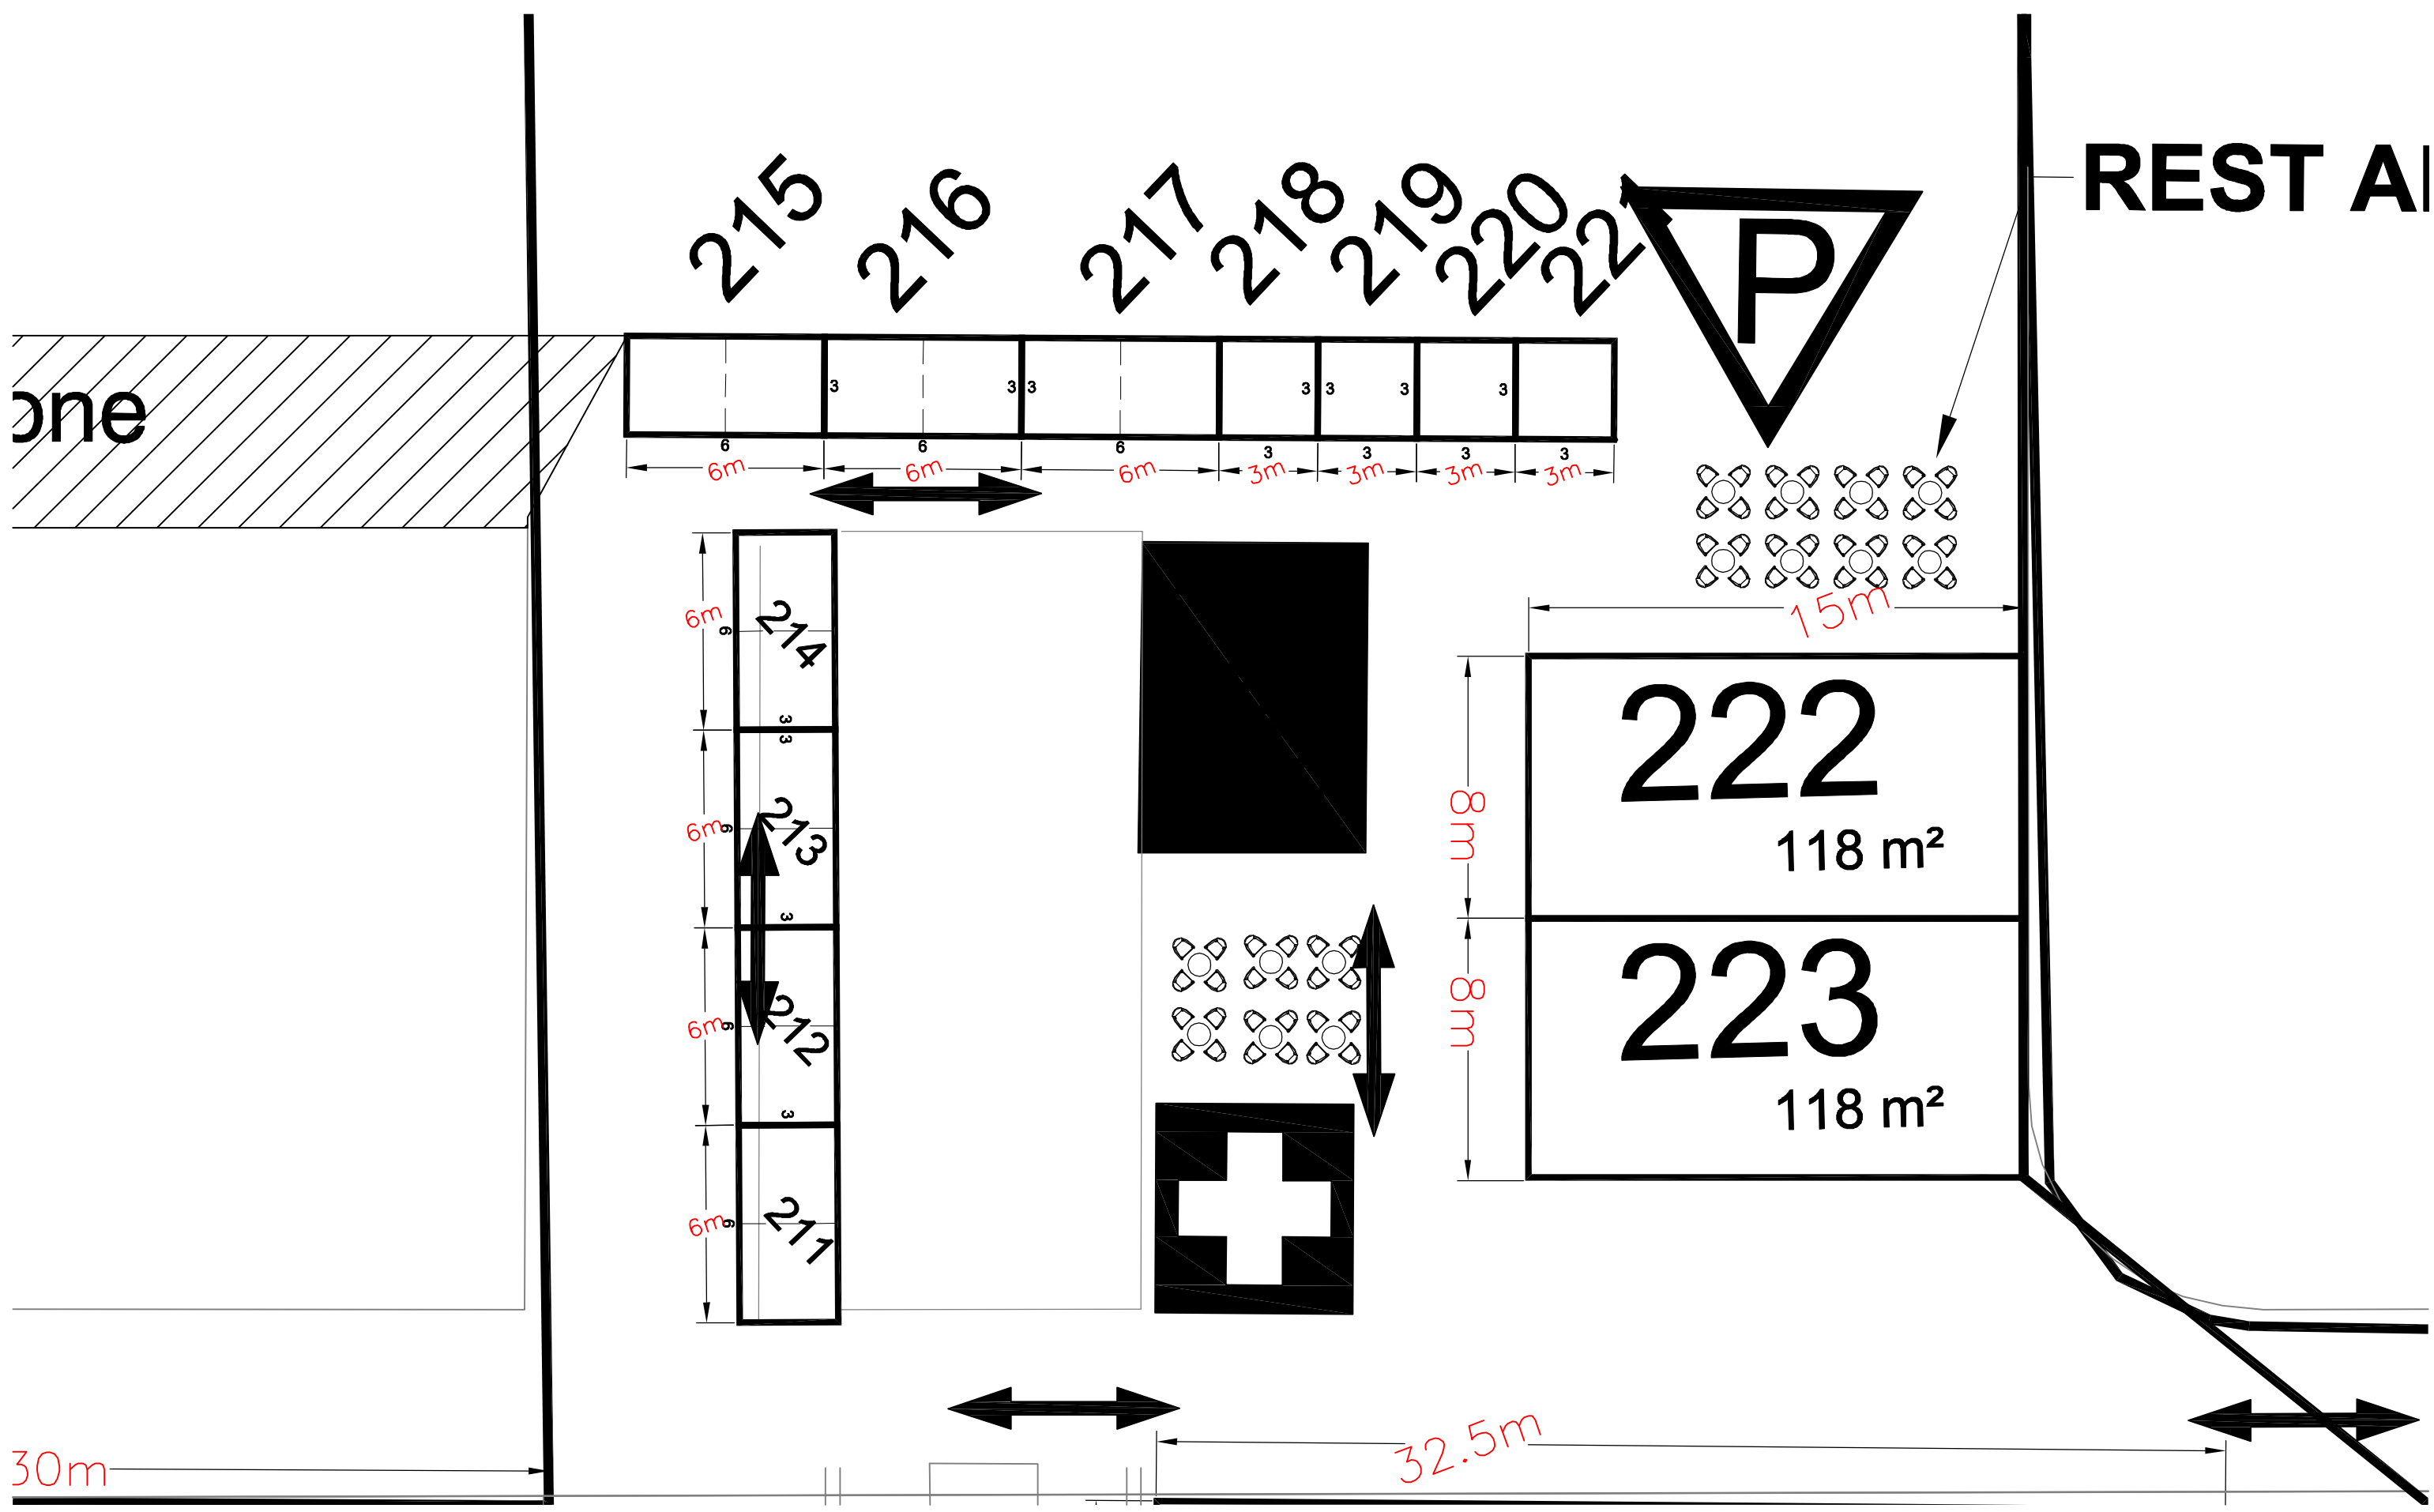

WINNERS  
CIRCLE

1A

REST  
AREA

GOODS  
ACCESS

BAR  
SERVERY

TOTE

TOTE

ENTRY

Fire

A3 PLAN (SITES 1 - 49)

A3 PLAN (SITES 211-221)